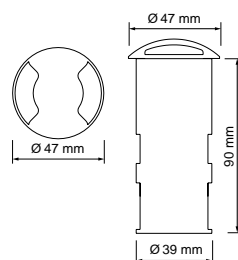

Via LED Recessed ground light IP67

one / two / three

1.2W	350mA	3000K	5-80lm	50'000h L70	
exkl.	IP67 60°	CRI 80	CE	U_F 3-4V	

5 meter connection cable
Series circuit with several lamps

OSRAM

180-205-70	Via LED one	5lm	Stainless steel incl. panel jack
180-206-70	Via LED two	10lm	Stainless steel incl. panel jack
180-207-70	Via LED three	15lm	Stainless steel incl. panel jack
180-208-70	Via LED	80lm	Aluminium incl. panel jack

Recommended Power Supply

27440-350-04 Power supply unit 350 mA, IP68, On/Off

Recommended accessories

29634-000-00 Screw terminal 3P, IP68

30285-000-00 branch screw terminal 3-pole IP68

Via LED two