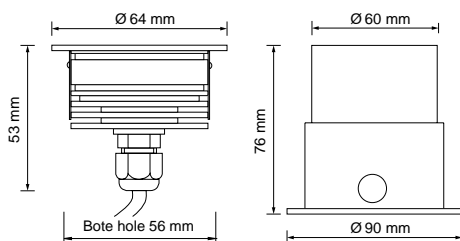

29634-000-00 Screw terminal 3-pin IP68

Rivo LED recessed ground light square IP65

3W	700mA	3000K	150lm	50'000h L70	
exkl.	IP65 65°	CRI 80	CE	U _F 3-5V	

5 meter connection cable

Series circuit with several lamps