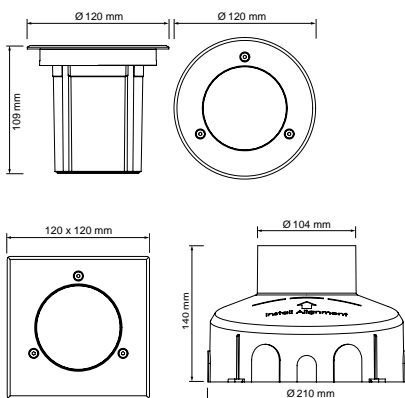

Information

- High quality and stable installation box
- Silicone seals
- Easy and safe installation with the connection box
- Swivelling light emission

180-212-70	round	Aluminium/stainless steel
180-213-70	square	Aluminium/stainless steel
180-212-99	Plastic housing for concrete applications