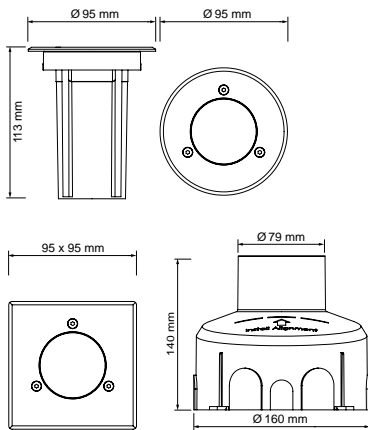

L10 Recessed ground light IP68

Optimal installation

230V	4.7W	3000K	300lm	50'000h L80	
inkl.	24°	IP68	CRI 80	CE	

Swivelling, with pre-assembled connection box for through-wiring

CITILED

Information

- High quality and stable installation box
- Silicone seals
- Easy and safe installation with the connection box
- Swivelling light emission

180-210-70	round	Aluminium/stainless steel
180-211-70	square	Aluminium/stainless steel
180-210-99	Plastic housing for concrete applications	

L10 Recessed ground light IP68

Optimal installation

230V	6.2W	3000K	550lm	50'000h L80	
inkl.	24°	IP68	CRI 80	CE	

Swivelling, with pre-assembled connection box for through-wiring

CITILED