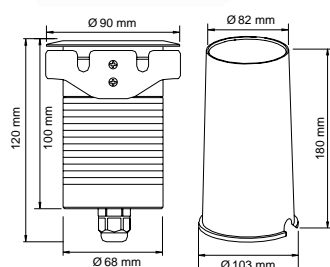

660-112-70 Aluminium
660-012-99 Panel jack made of plastic

Recommended Power Supply

27440-500-20 Power supply unit 500mA IP68 On/Off

Recommended accessories

29634-000-00 Screw terminal 3pin, IP68

Information

- Dimmable upon request (Dali or 1-10 V)