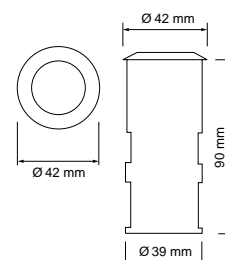

Via LED Recessed ground light IP67

one / two / three

1.2W	350mA	3000K	5-80lm	50'000h L70	
exkl.	IP67 60°	CRI 80	CE	U_F 3-4V	

5 meter connection cable
Series circuit with several lamps

OSRAM

180-205-70	Via LED one	5lm	Stainless steel incl. panel jack
180-206-70	Via LED two	10lm	Stainless steel incl. panel jack
180-207-70	Via LED three	15lm	Stainless steel incl. panel jack
180-208-70	Via LED	80lm	Aluminium incl. panel jack

Recommended Power Supply

27440-350-04 Power supply unit 350 mA, IP68, On/Off

Recommended accessories

29634-000-00 Screw terminal 3P, IP68

30285-000-00 branch screw terminal 3-pole IP68

Via LED