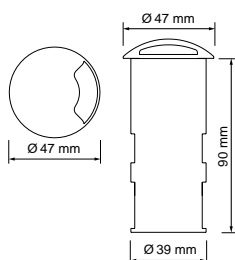

Via LED Recessed ground light IP67

one / two / three

1.2W	350mA	3000K	5-80lm	50'000h L70	
exkl.	IP67 60°	CRI 80	CE	U_F 3-4V	

5 meter connection cable
Series circuit with several lamps

OSRAM

180-205-70	Via LED one	5lm	Stainless steel incl. panel jack
180-206-70	Via LED two	10lm	Stainless steel incl. panel jack
180-207-70	Via LED three	15lm	Stainless steel incl. panel jack
180-208-70	Via LED	80lm	Aluminium incl. panel jack

Recommended Power Supply

27440-350-04 Power supply unit 350 mA, IP68, On/Off

Recommended accessories

29634-000-00 Screw terminal 3P, IP68

30285-000-00 branch screw terminal 3-pole IP68

Via LED one