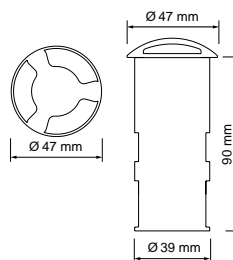

Via LED three