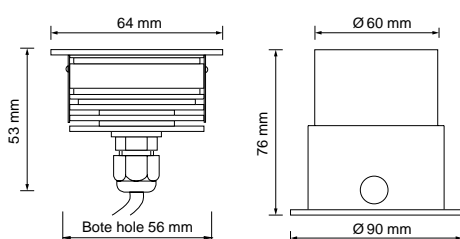

Recommended accessories

29634-000-00 Screw terminal 3-pin IP68