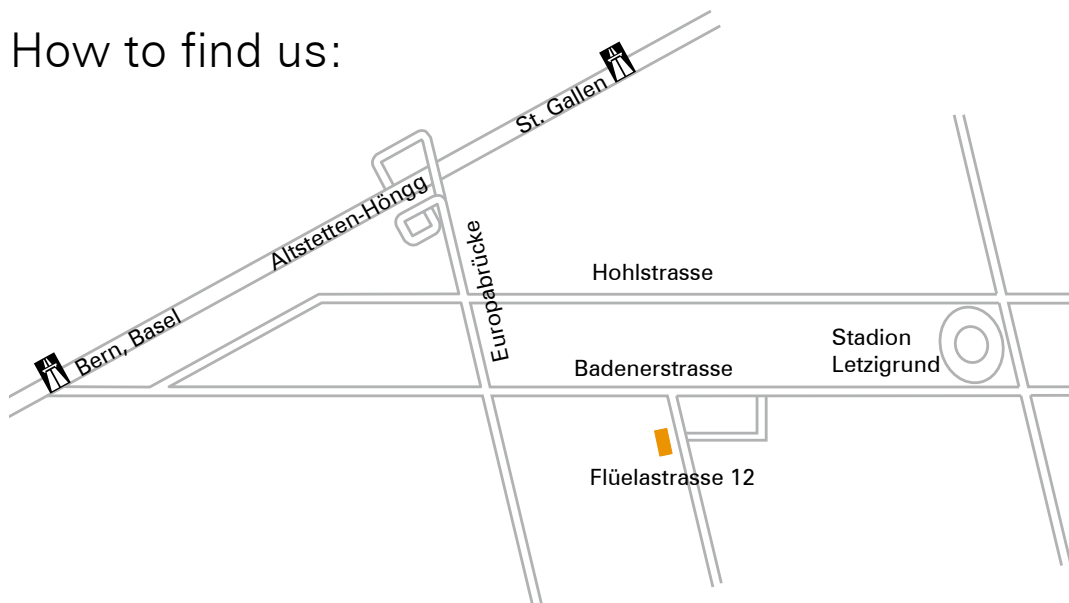

How to find us:

unexLED.com
LED-LÖSUNGEN, BERATUNG UND PRODUKTE

UNEX DAKOTA AG
Flüelastrasse 12
CH-8048 Zürich

+41 44 404 22 22
www.unexled.com
info@unexled.com