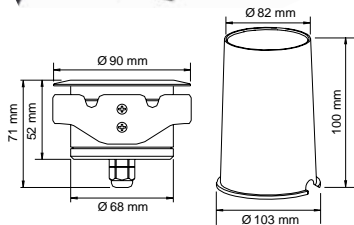

Recommended accessories

29634-000-00 Screw terminal 3-pin IP68

Mini LED recessed ground light IP67

4W	350mA	3000K	250lm	50'000h L70	
exkl.	IP67 15°	CRI 80	CE	U _F 8.5-11V	

3 meter connection cable

Series circuit with several lamps