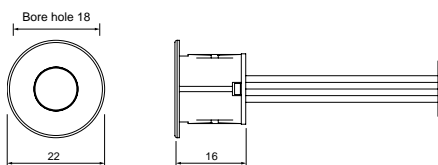

Punto Touch Dimmer

12V	24W			
24V	48W	CE		

with 1 meter connection cable white

Installation-friendly plug-in system

23294-103-99 Aluminium silver