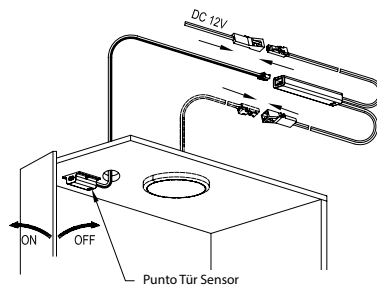

EPISTAR

Installation-friendly plug-in system

23294-005-70 Aluminium silver

Punto door sensor

12V	24W			
24V	48W	CE		

with 1 meter connection cable white,
detection range 10cm

Installation-friendly plug-in system