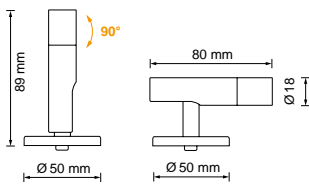

Mini Spot 3W / Medium Spot 3W

3W 700mA	3000K 120lm	CRI 90	24°/30°	35'000h L70	
exkl.		IP20		U_F 3.4V	

easy installation
Series circuit with several lamps

OSRAM

Mini Spot 3W, 30°

Medium Spot 3W, 24°