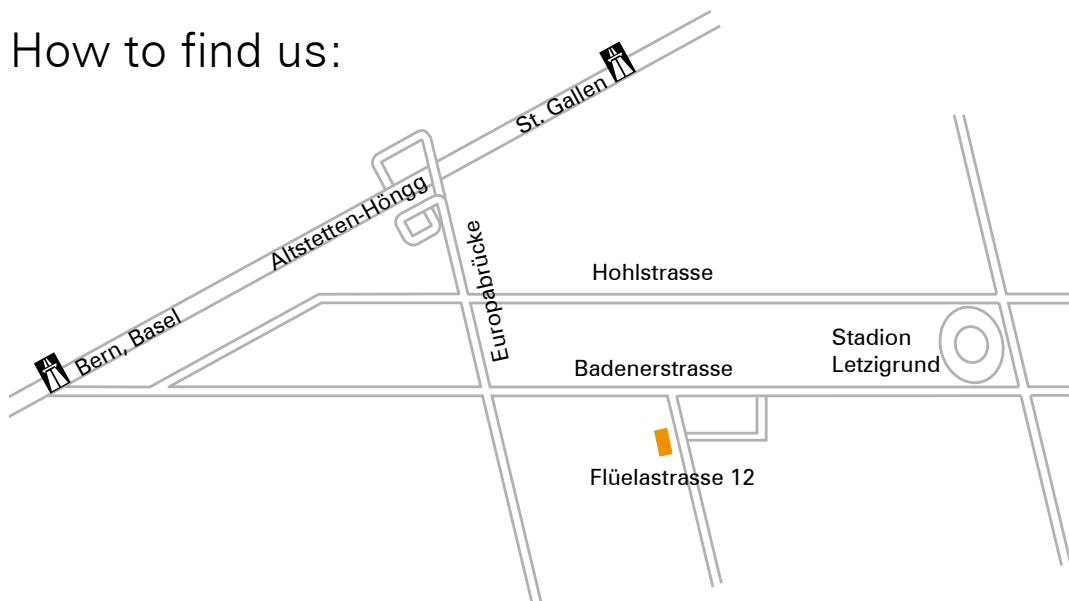

How to find us: