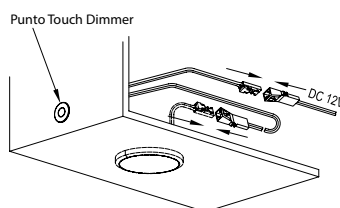

Punto Touch Dimmer

12V	24W			
24V	48W	CE		

with 1 meter connection cable white

Installation-friendly plug-in system

23294-103-99 Aluminium silver