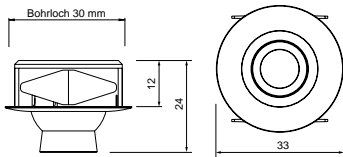

Punto Eye recessed furniture light

12V	1.6W	100lm	3000K	30'000h L70	
exkl.		CRI 80	IP20	CE	

swivelling

1.5 meter connection cable
white for sixfold distributor

EPISTAR

Installation-friendly plug-in system

23294-005-70 Aluminium silver