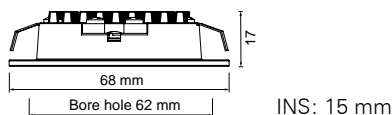

EPISTAR

Installation-friendly plug-in system

23294-003-70 Aluminium silver

Punto Style recessed furniture light

12V	3W	3000K	275lm	30'000h L70	
exkl.		IP20 80°	CRI 80	CE	

30 cm cable at light, 1,8 m extension cable
white for six-fold distributor