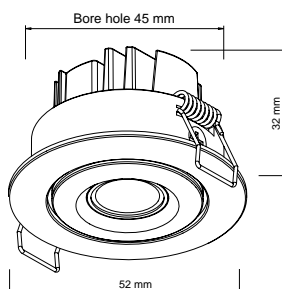

9321-008-70   alu brushed   ~ 3000K   40°

Information

- Very low installation depth
- Integrated and calculated cooling management
- Swivelling
- Dimmable upon request (Dali or 1-10 V)

Recommended Power Supply

043-700-04   700mA On/Off
4W / U_{out} 2 - 6V, L/B/H = 38 x 27 x 21 mm