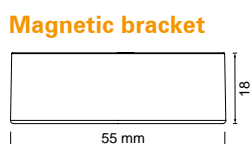

Installation-friendly plug-in system

170-001-70 Aluminium white ~RAL 9016

10

Punto Style Plus furniture mounted light

12V	3W	3000K	275lm	30'000h L70	
exkl.		IP20 80°	CRI 80	CE	

30 cm cable at light, 1,8 m extension cable
white for six-fold distributor