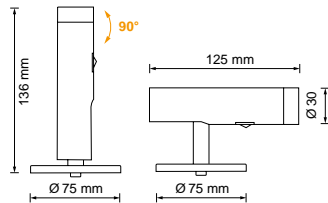

170-010-70
Mini Spot