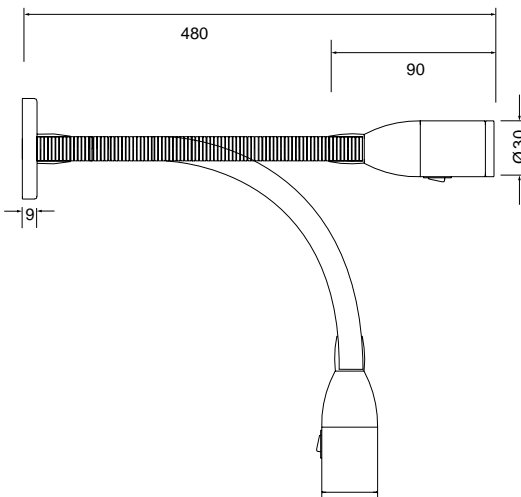

1.5 meter connection cable
0.5 meter cable with sixfold distributor

Installation-friendly plug-in system

23294-104-00 30W

Flex II reading lamp **NEW**

3.6W 700mA	4000K	140lm	CRI 80	50'000h L70	
inkl.	24°	IP20	CE	U _F 2.8-7V	

Flexible light positioning
OSRAM

Information

- Swivelling 90° / rotatable 355°
- Without visible screws
- Beautiful filigree design

170-012-40 Aluminium silver

Our terms apply to all orders terms and conditions. These can be on our Web site (www.unexled.com) are available for download