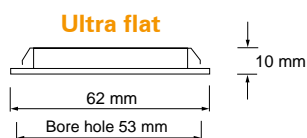

Installation-friendly plug-in system

23294-001-70 Aluminium silver

Punto Plus furniture mounted light

12V	3W	280lm	3000K	30'000h L70	
exkl. 		CRI 80	IP20	CE	

with 1.5 meter connection cable
white for sixfold distributor

EPISTAR