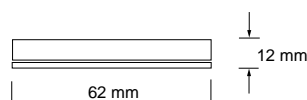

integrated mounting ring