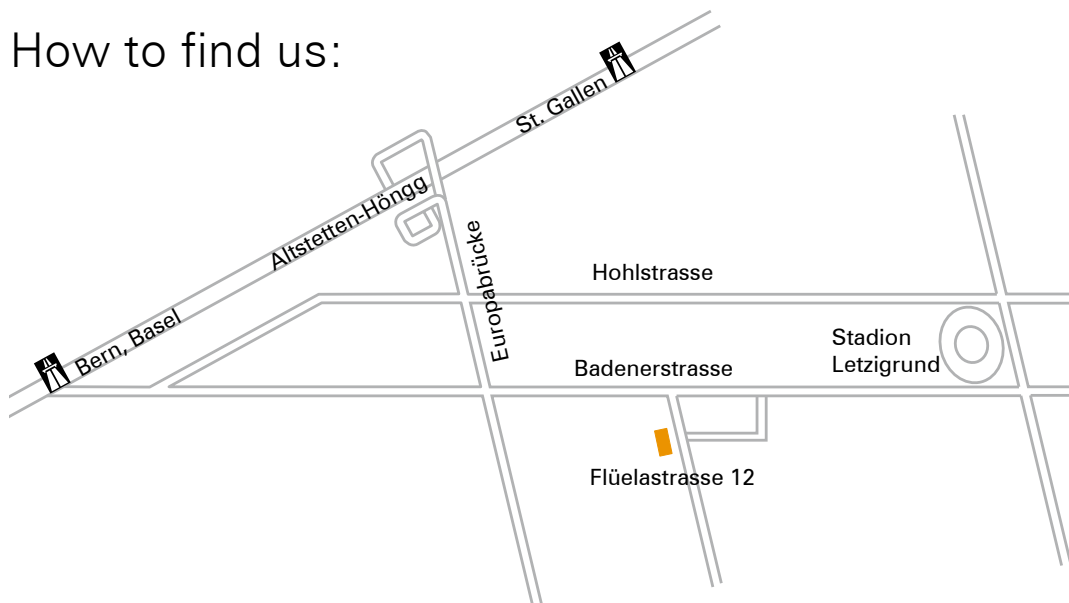

LED Showroom:

Monday - Friday: 7:00 am - 12:00 pm and 1:00 pm - 5:00 pm

Store pickup:

Monday - Friday: 7:30 am - 12:00 pm and 1:00 pm - 4:30 pm

How to find us:

unexLED.com
LED-LÖSUNGEN, BERATUNG UND PRODUKTE