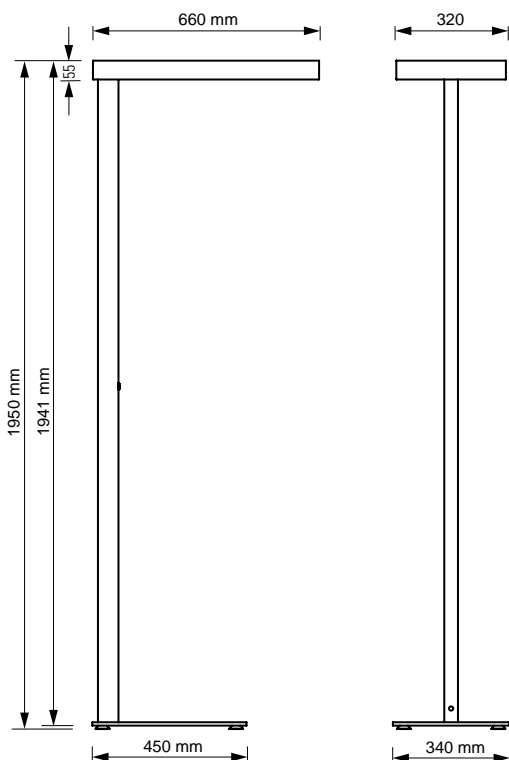

Information

- Modern and efficient direct/indirect floor lamp
- Direct / indirect light, 7100lm Up, Down 3000lm
- Pleasant light by micro prismatic cover
- The asymmetrical light distribution directs the light precisely on the work surface
- Always the right light through daylight control
- Save energy with a presence detector
- UGR<19

160-009-40 white ~RAL 9016 ~4000K