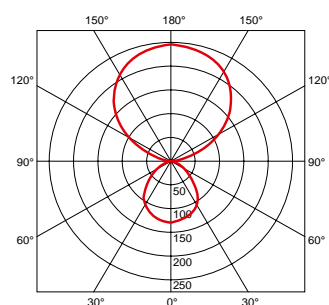

Information

- Modern and efficient direct/indirect floor lamp
- Direct / indirect light, 7100lm Up, Down 3000lm
- Pleasant light by micro prismatic cover
- The asymmetrical light distribution directs the light precisely on the work surface
- Always the right light through daylight control
- Save energy with a presence detector
- UGR<19

160-009-40 white ~RAL 9016 ~4000K