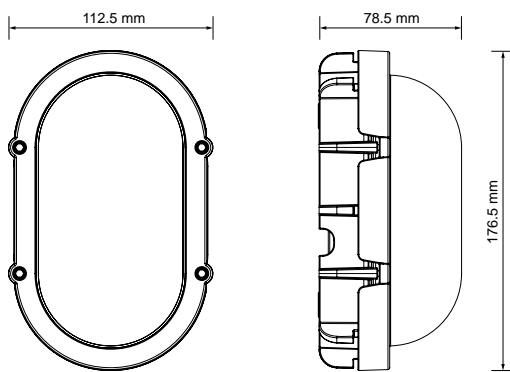

Wall lights recessed and surface mounted

Noa LED wall / ceiling lamp IP44

230V	10.6W	3000K	640lm	50'000h L70	
L 176.5 B 112.5 H 78.5	120°	IP44	CRI 80		

High voltage LED technology / IK08

AOT