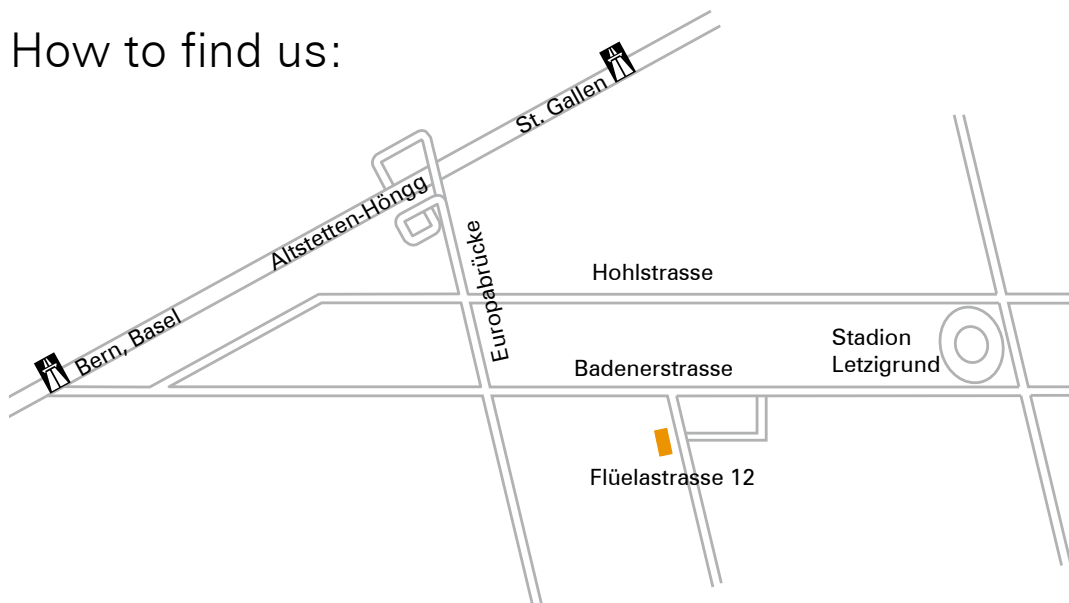

HT-508-329 concrete housing for LED

How to find us: