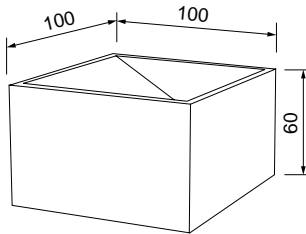

Lim LED wall light

230V 350mA	5W	3000K	320lm	40'000h L70	
inkl. 	L 100 B 100 H 60	IP20	CRI 80	CE	

decorative lighting effect
CITILED