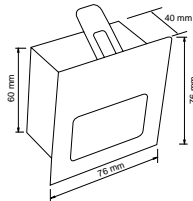

X LED recessed wall light

230V 700mA	2.5W	3000K	150lm	35000h L70	
inkl. 	L 76 B 76 EBT 40	IP20	CRI 80	CE	

beautiful image

Series connection from 2 lights

CITILED

9321-005-98 alu brushed