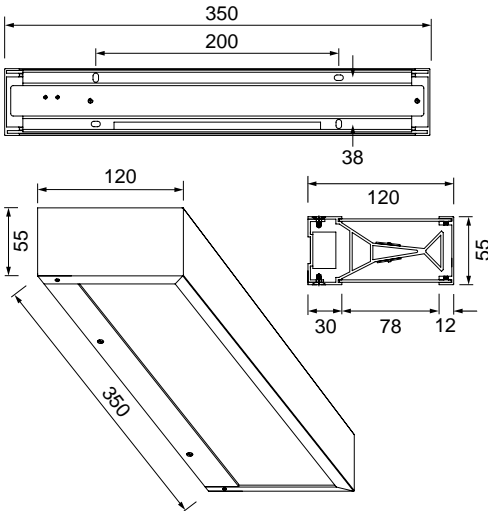

Asimo LED wall light 20W

230V 500mA	20W	3000K 4000K	1700lm 1850lm	50'000h L70	
inkl. 		CRI 80	IP20		

asymmetrical light distribution

EVERLIGHT