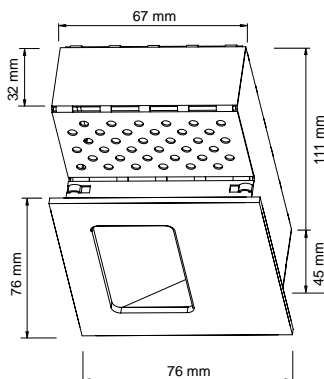

X LED installation housing

9321-006-99 Installation housing for plaster and brick walls