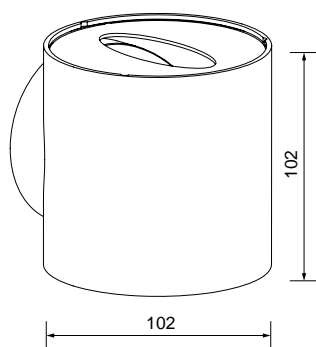

### Information

The upper side of the lamp is closed. The cover can, however be removed, so that a 120° light emission is achieved.

### Recommended light bulb

LED Lampe Philips Corepro GU10   
5,0W, 2700K, 350lm, 36°  
Size (øxH): 50x55mm

130-100-01

LED Lampe Philips Master GU10   
3,5W, dimmable, 2700K, 280lm, 40°  
Size (øxH): 50x55mm