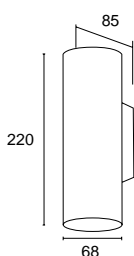

Lima LED wall light

350mA	6.6W	3000K	320lm	35'000h L70	
inkl.	1x30° 1x120° /0°	IP20	CRI 80	CE	

Lighting image variations possible

9321-013-70 white

Information

The upper side of the lamp is closed. The cover can, however be removed, so that a 120° light emission is achieved.

Classic LED wall lamp Up & Down

230V	max. 2x10W LED	GU10		
Ø 68 H 220	IP20	CE		

without bulbs GU10

Recommended light bulb

LED Lampe Philips Corepro GU10
5,0W, 2700K, 350lm, 36°
Size (øxH): 50x55mm

130-100-01

LED Lampe Philips Master GU10
3,5W, dimmable, 2700K, 280lm, 40°
Size (øxH): 50x55mm

130-101-01

116-034-50 white