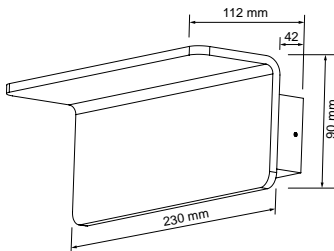

Trina LED wall light

230V	18W	3000K 1700lm	CRI 80	40'000h L70	
inkl.		120°	IP20		

minimalistic design with high lumen package

SHARP

Information

- dimmable trailing-edge phase cut with Feller universal dimmer E-No. 548 832 600

116-047-70 alu white ~RAL 9016 On/Off

Bo LED wall light

230V 700mA	6W	3000K 310lm	CRI 80	40'000h L70	
inkl.	L 180 B 90 H 70	IP40			

decorative lighting effect

CITILED