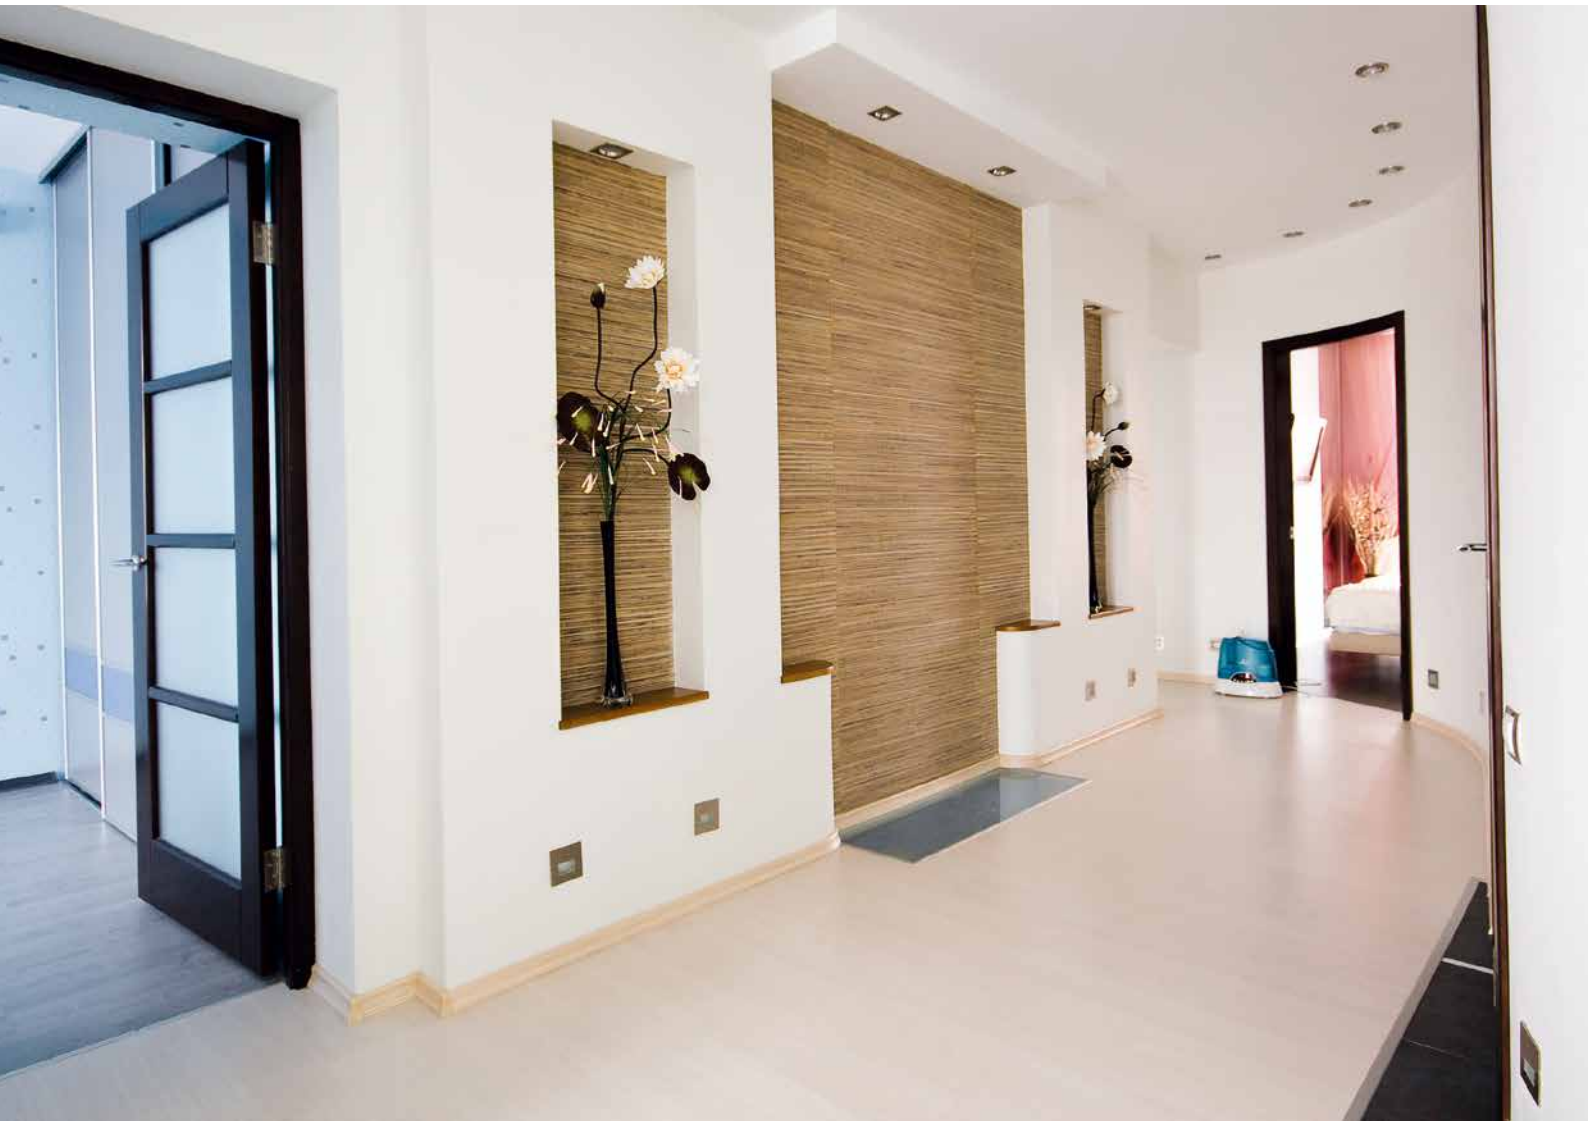

9326-005-70   alu silver grey