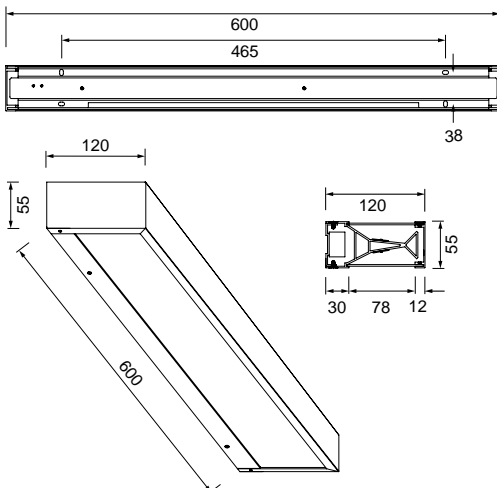

Asimo LED wall light 20W

230V 500mA	20W	3000K 4000K	1700lm 1850lm	50'000h L70	
inkl. 		CRI 80	IP20		

asymmetrical light distribution

EVERLIGHT

Suitable for Asimo floor lamp Page 159

Information

- Modern and efficient direct/indirect wall lamp
- Nice and flat design
- Pleasant light by micro prismatic cover
- The asymmetrical light distribution directs the light into the room
- Dali dimmable
- Easy to install

160-007-70 white ~RAL 9016 ~3000K
160-007-40 white ~RAL 9016 ~4000K

Asimo LED wall light 27W

230V 700mA	27W	3000K 4000K	2300lm 2500lm	50'000h L70	
inkl. 		CRI 80	IP20		

asymmetrical light distribution

EVERLIGHT

Suitable for Asimo floor lamp Page 159

Information

- Modern and efficient direct/indirect wall lamp
- Nice and flat design
- Pleasant light by micro prismatic cover
- The asymmetrical light distribution directs the light into the room
- Dali dimmable
- Easy to install

160-008-70 white ~RAL 9016 ~3000K
160-008-40 white ~RAL 9016 ~4000K