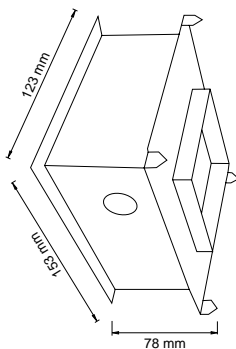

X LED concrete housing