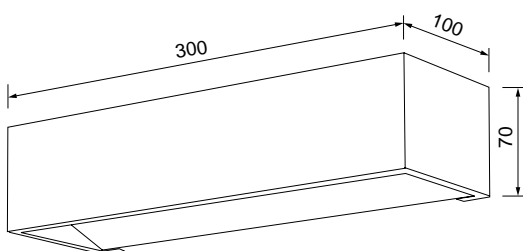

# Lim LED L wall light NEW

230V 500mA	2x 5W	3000K	2x 320lm	40'000h L70	
inkl. 	R.C	IP20	CRI 90	CE	

decorative lighting effect  
CITILED

**Information**

- dimmable trailing-edge phase cut with Feller universal dimmer E-No. 548 832 600