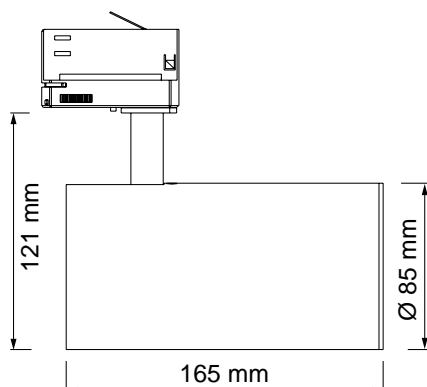

RISP 33W Dali for Global Trac Pulse track

NEW

33W	900mA	3000K 4000K	3000lm 3150lm	35'000h L70	
	CRI 95 GAI100	40°	IP20	CE	

Dali dimmable

Information

- Latest LED chip technology
- Dali dimmable
- Global Track-Pulse Adapter GAC69

3000K	140-012-70 white	~RAL 9016
	140-013-70 black	~RAL 9004

4000K	140-012-40 white	~RAL 9016
	140-013-40 black	~RAL 9004