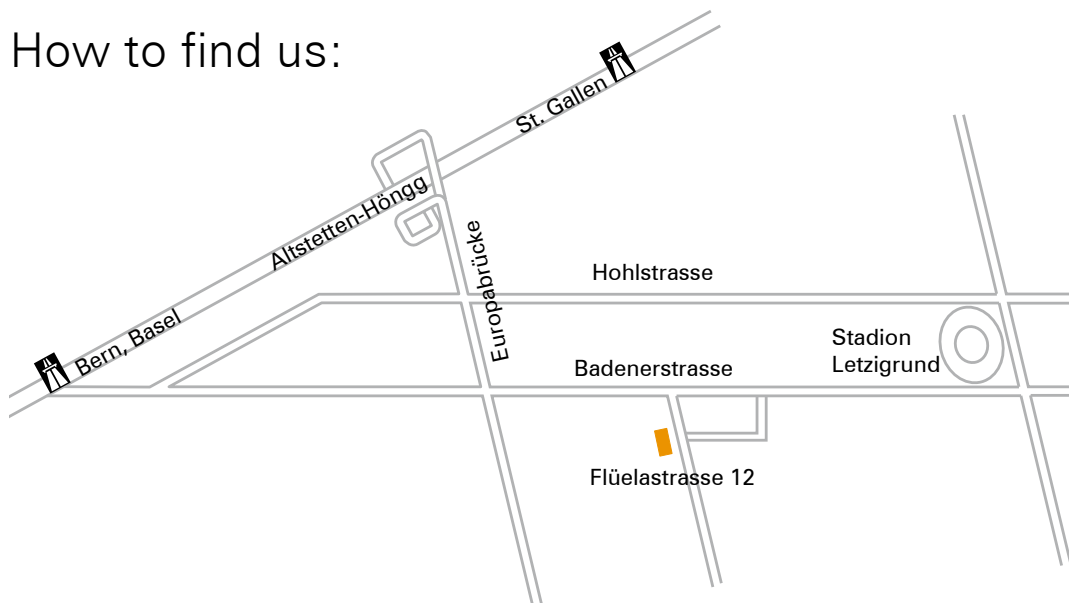

How to find us: