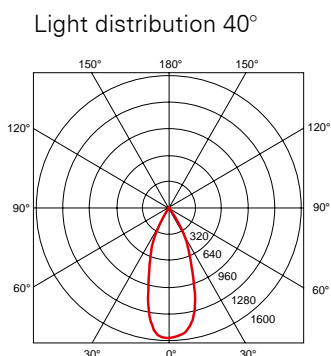

Accessories::

25817-041-98 Reflector 20°