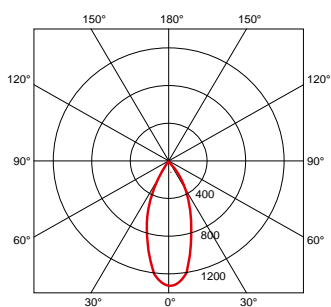

1-phase

140-006-71 white ~RAL 9010 ~ 3000K

3-phase

140-007-71 white ~RAL 9010 ~ 3000K

Light distribution 36°

RISP 13W for 1-phase / 3-phase track

230V	13W 350mA	3000K	1100lm	50'000h L70	
	CRI 80	36°	IP20		

new design without a transformer tank
CITILED