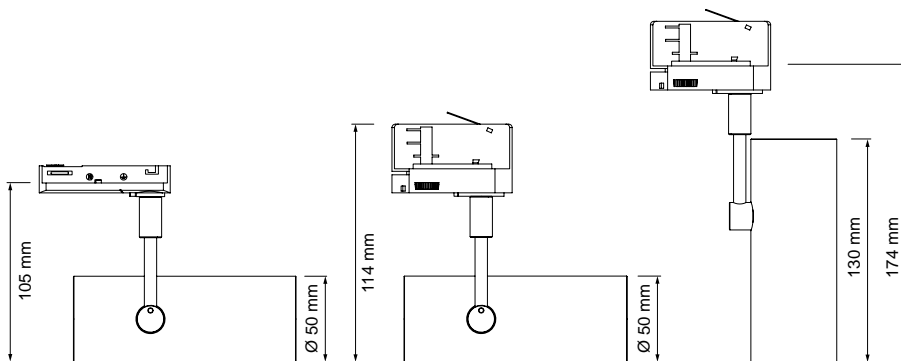

1-phase

140-006-71 white ~RAL 9010 ~ 3000K

3-phase

140-007-71 white ~RAL 9010 ~ 3000K

Light distribution 36°

RISP 13W for 1-phase / 3-phase track

230V	13W 350mA	3000K	1100lm	50'000h L70	
	CRI 80	36°	IP20		

new design without a transformer tank
CITILED