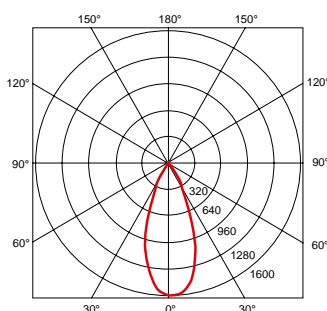

Accessories:

25817-043-98	Reflector 20°
25817-043-99	Reflector 60°

Light distribution 40°