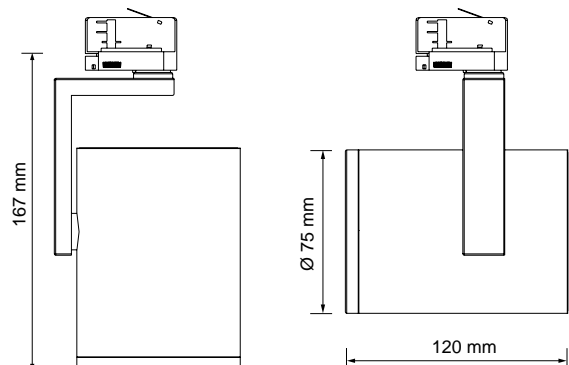

Accessories::

25817-041-98 Reflector 20°