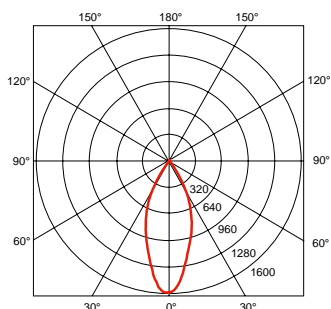

Information

- Global Track adapter GA69
- Aluminium housing
- Passive cooling management
- With HEP LED driver
- 355° rotation / 185° swivelling

3000K	25817-042-70	white ~RAL 9010
	25817-042-75	black ~RAL 9005
4000K	25817-042-40	white ~RAL 9010
	25817-042-45	black ~RAL 9005

Accessories:
25817-042-98 Reflector 20°

Light distribution 40°