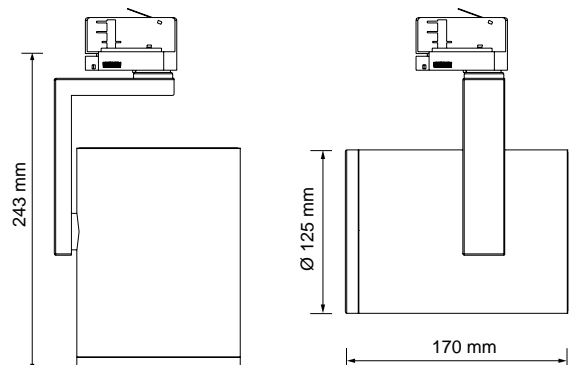

Accessories:

25817-043-98	Reflector 20°
25817-043-99	Reflector 60°

Light distribution 40°