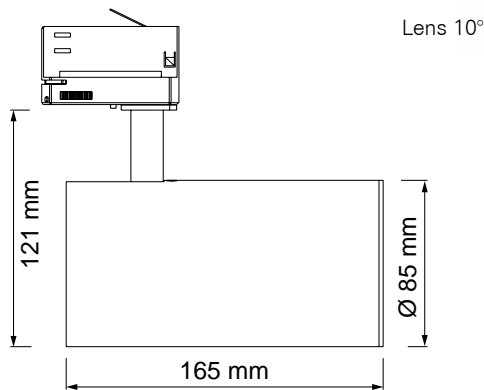

RISP 33W GAI100 for 3-phase track

Your products in the best light

33W	900mA	3000K 4000K	3100lm 3150lm	35'000h L70	
	CRI 95 GAI100	40° 10°	IP20	CE	

CRI 95 GAI100 for best colour saturation

Information

- Latest LED chip technology
- Best color saturation
- Global Track adapter GA69

Reflector 40°

3000K	140-001-71 white	~RAL 9016
	140-001-76 black	~RAL 9004

4000K	140-001-41 white	~RAL 9016
	140-001-46 black	~RAL 9004

Lens 10°

140-005-70 white	~RAL 9016

7