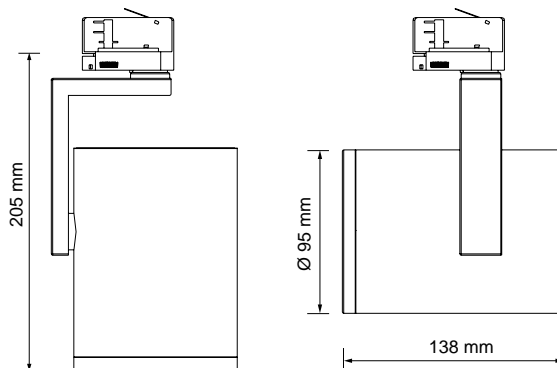

Information

- Global Track adapter GA69
- Aluminium housing
- Passive cooling management
- With HEP LED driver
- 355° rotation / 185° swivelling

3000K	25817-042-70	white ~RAL 9010
	25817-042-75	black ~RAL 9005
4000K	25817-042-40	white ~RAL 9010
	25817-042-45	black ~RAL 9005

Accessories:
25817-042-98 Reflector 20°

Light distribution 40°