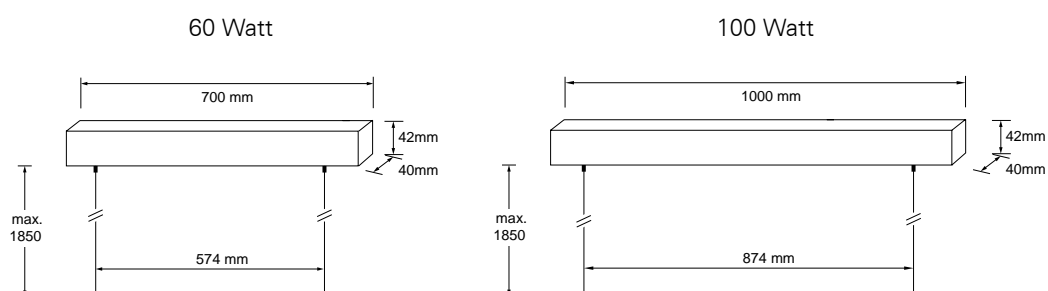

Canopy for profile pendant lamp

230V	24V	max. 60W 100W	L 700 B 40 H 42	L 1000 B 40 H 42	
inkl. 		IP20	CE	30'000h	

I-Design

161- 100-00	700 mm	max. 60W
161- 100-01	1000 mm	max. 100W

Information

- Easy to install, incl. cable suspension max. 1850 mm
- Current feed integrated in suspension cable
- Dimmable 1-10V, Dali, button dimming
- No DMX control possible
- Suitable for H-profile and Linea profile
- Cable inlet in centre, Ø 8 mm

built-in power supplies

- Power Supply 24V 60W Art.-Nr. 200-005-060
- Power Supply 24V 100W Art.-Nr. NTL-4163-LT100
- Dimmbox 1-10V / Dali and button dimming Art. No. NTL-4133DIMMBOX

Create your individual pendant light

- Profile
- Light intensity
- Light colour
- CRI
- Light content direct / indirect