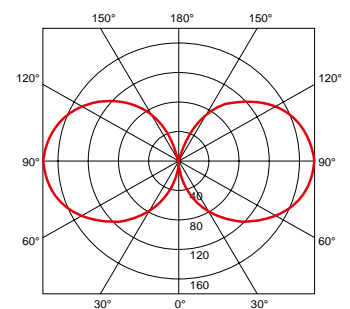

Light distribution