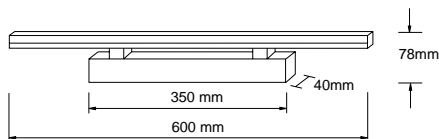

Special length on request

Information

- Beautiful and unique form
- Pleasant light colour with homogeneous light distribution
- Applications such as mirror cabinet lighting, corridors and ceiling lighting
- Cable inlet in centre, Ø 8 mm