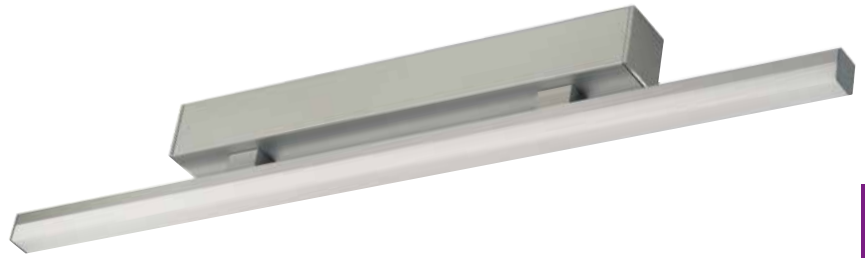

Side profile light

230V	20.1 W/m	3000K	2015 lm/m	30'000h L70	
inkl.		IP20		160°	

I-Design
EPISTAR

3

161- 020-70   400 mm   8W   560lm

161- 021-70   600 mm   12W   850lm
161- 022-70   900 mm   18W   1280lm
161- 023-70   1200 mm   24W   1700lm
161- 024-70   1500 mm   30W   2130lm

Dali dimmable are available at a surcharge
(only possible externally)
OS-R8540-1024V

Special length on request

Information

- Beautiful and unique form
- Pleasant light colour with homogeneous light distribution
- Applications such as mirror cabinet lighting, corridors and ceiling lighting
- Cable inlet in centre, Ø 8 mm