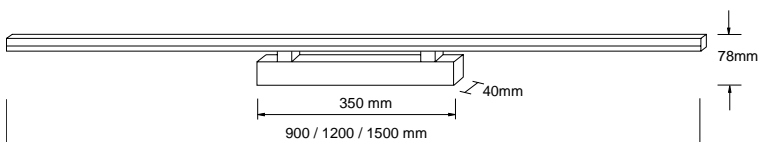

Special length on request

Information

- Beautiful and unique form
- Pleasant light colour with homogeneous light distribution
- Applications such as mirror cabinet lighting, corridors and ceiling lighting
- Cable inlet in centre, Ø 8 mm