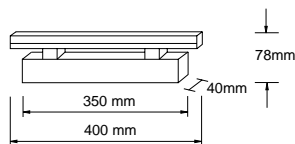

Special length on request

Information

- Beautiful and unique form
- Pleasant light colour with homogeneous light distribution
- Applications such as mirror cabinet lighting, corridors and ceiling lighting
- Cable inlet in centre, Ø 8 mm