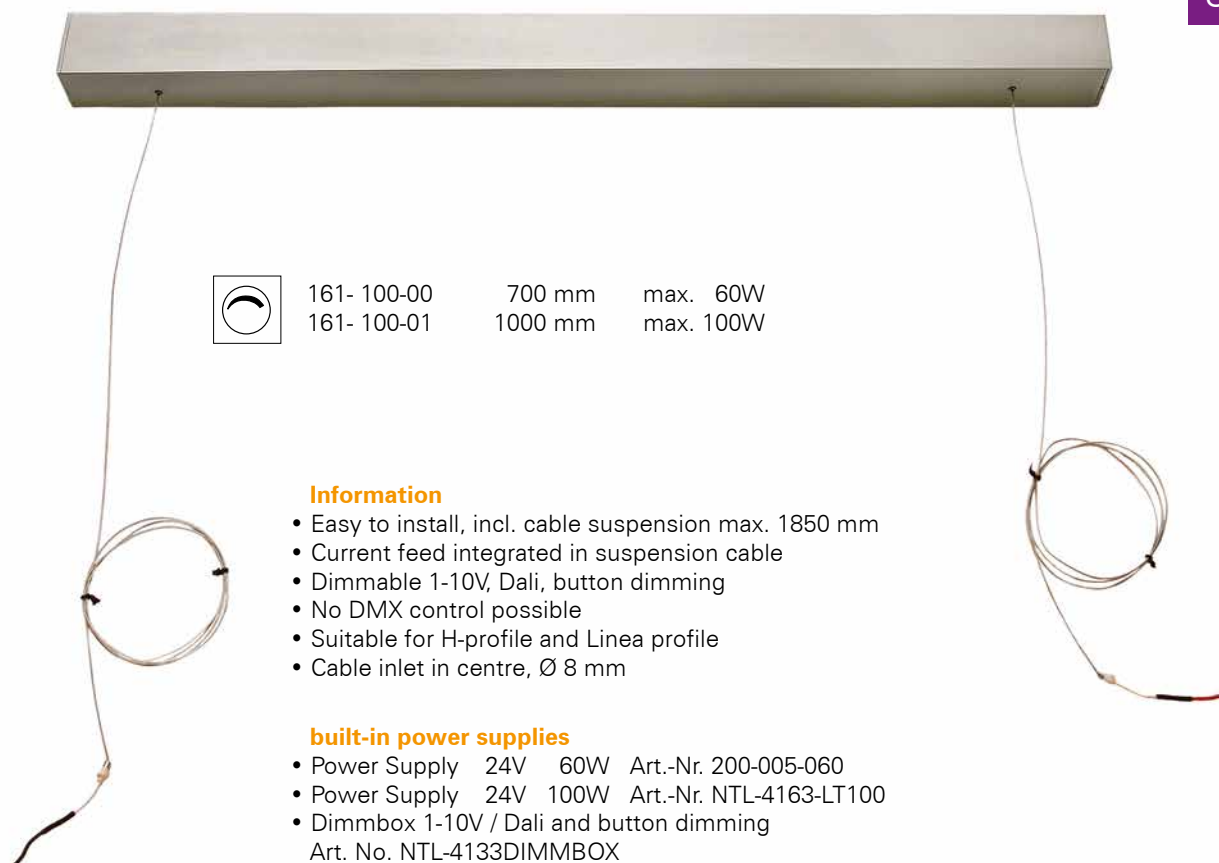

Light distribution

Canopy for profile pendant lamp

| | | | | | |
|-----------|-----|---------------------|-----------------------|------------------------|--|
| 230V | 24V | max. 60W 100W | L 700 B 40 H 42 | L 1000 B 40 H 42 | |
| inkl. | | IP20 | CE | 30'000h | |

I-Design

| | | |
|-------------|---------|-----------|
| 161- 100-00 | 700 mm | max. 60W |
| 161- 100-01 | 1000 mm | max. 100W |

Information

- Easy to install, incl. cable suspension max. 1850 mm
- Current feed integrated in suspension cable
- Dimmable 1-10V, Dali, button dimming
- No DMX control possible
- Suitable for H-profile and Linea profile
- Cable inlet in centre, Ø 8 mm