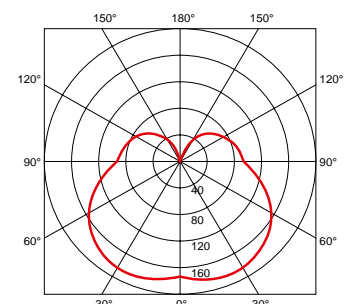

Special length on request

Information

- Clear and beautiful line
- Homogeneous light
- Easy to install
- Dimmable 1-10V and Dali
- No DMX control possible

Light distribution

Side profile light

| | | | | | |
|-------|----------|-------|-----------|-------------|--|
| 230V | 20.1 W/m | 3000K | 2015 lm/m | 30'000h L70 | |
| inkl. | | IP20 | | 160° | |