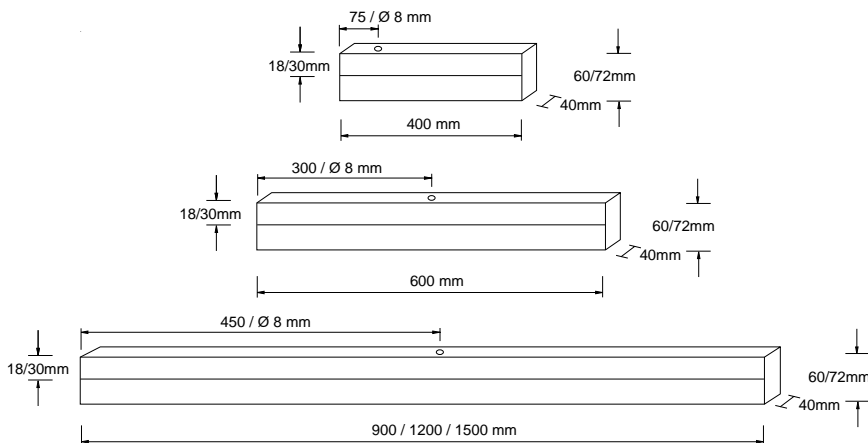

Special length on request

Information

- Clear and beautiful line
- Homogeneous light
- 2-sided light emission
- Standard dimmable 1-10V and Dali
- Cable inlet in centre, Ø 8 mm
- No DMX control possible

Special length on request

Information

- Clear and beautiful line
- Homogeneous light
- Easy to install
- Dimmable 1-10V and Dali
- No DMX control possible

Light distribution

Side profile light

| | | | | | |
|-------|----------|-------|-----------|-------------|--|
| 230V | 20.1 W/m | 3000K | 2015 lm/m | 30'000h L70 | |
| inkl. | | IP20 | | 160° | |

Special length on request

Information

- Beautiful and unique form
- Pleasant light colour with homogeneous light distribution
- Applications such as mirror cabinet lighting, corridors and ceiling lighting
- Cable inlet in centre, Ø 8 mm