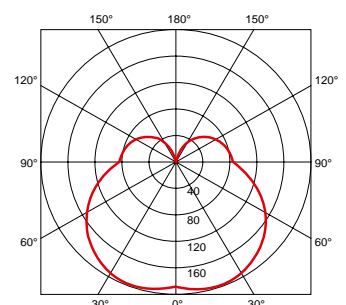

Light distribution