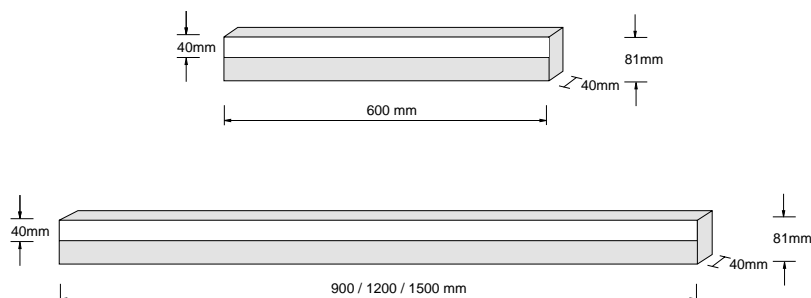

Light distribution